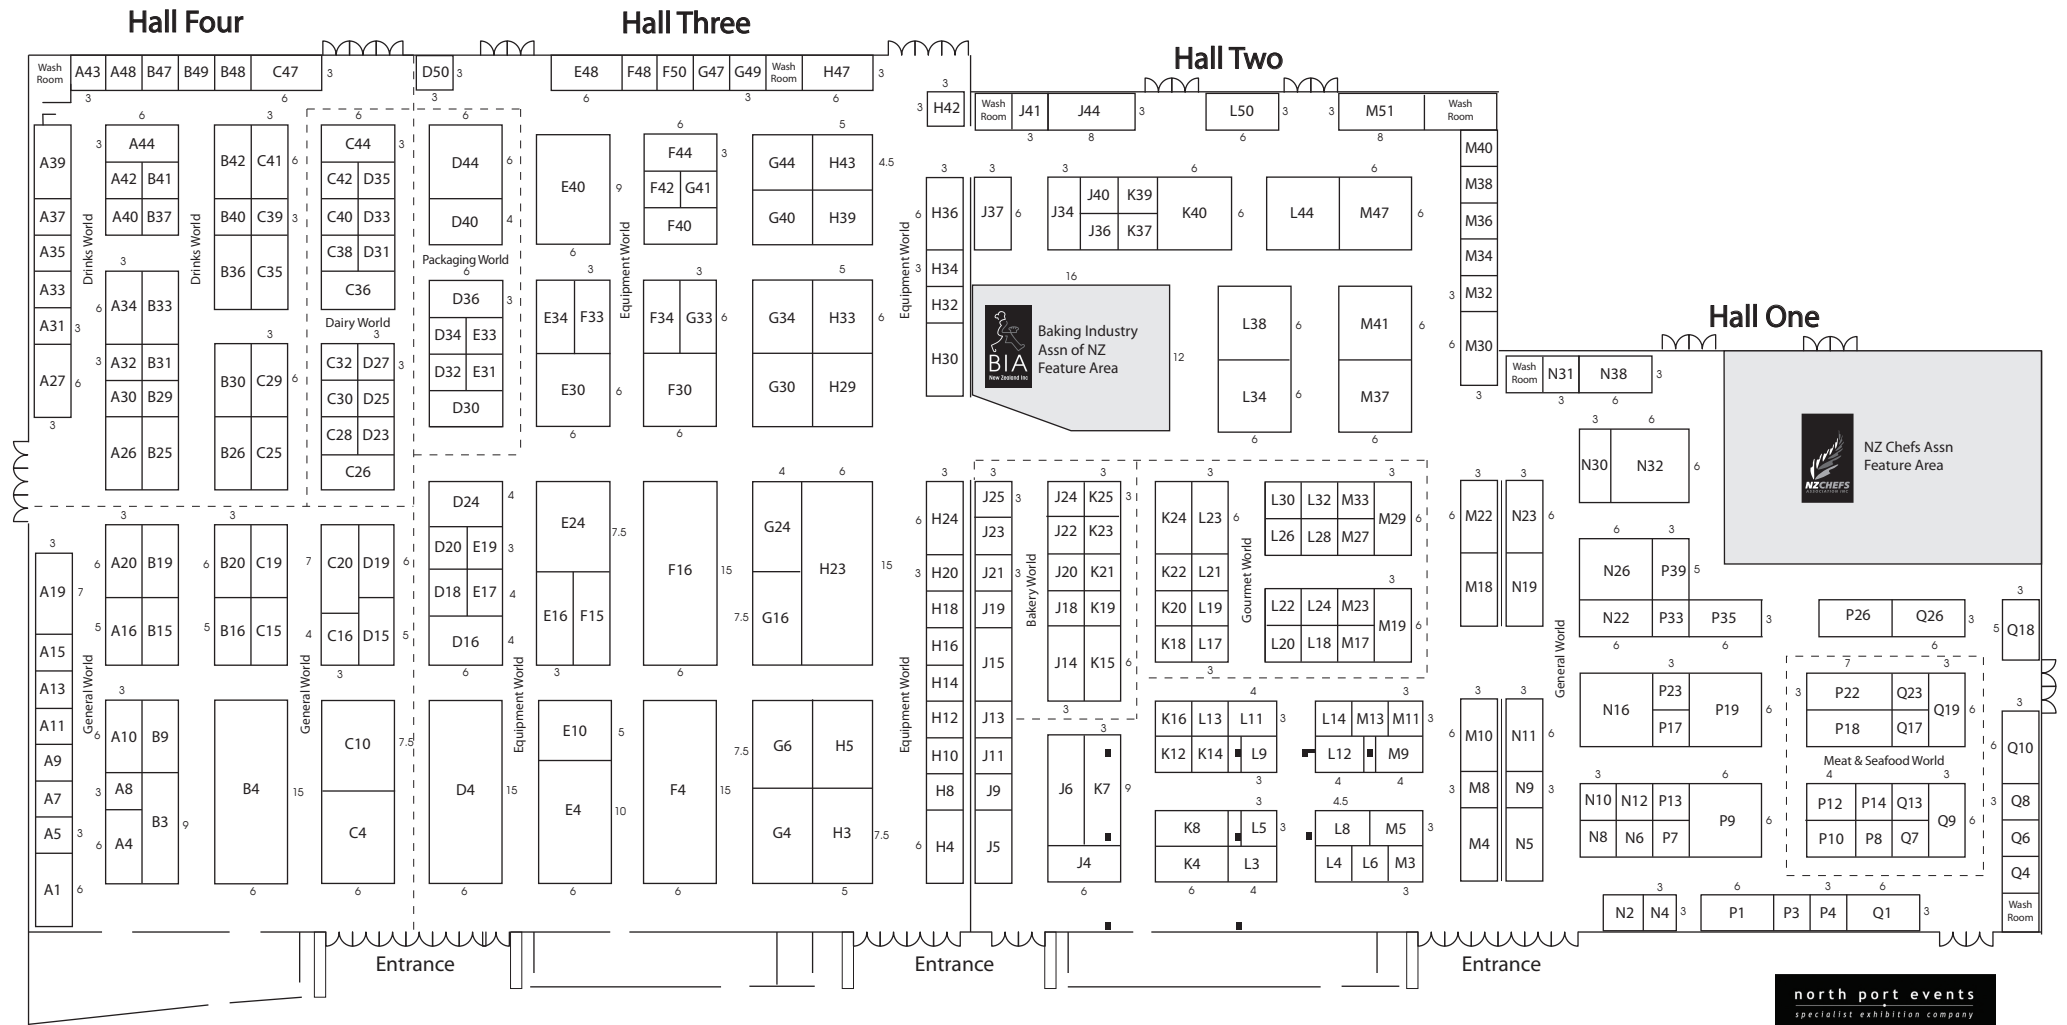

# Auckland 2012 Floor Plan

17 -19 June 2012 ASB Showgrounds

north port events  
specialist exhibition company

**diversified**  
EXHIBITIONS AUSTRALIA

New Zealand +64 9 376 4603  
Australia +61 3 9261 4500  
www.finefoodnz.co.nz